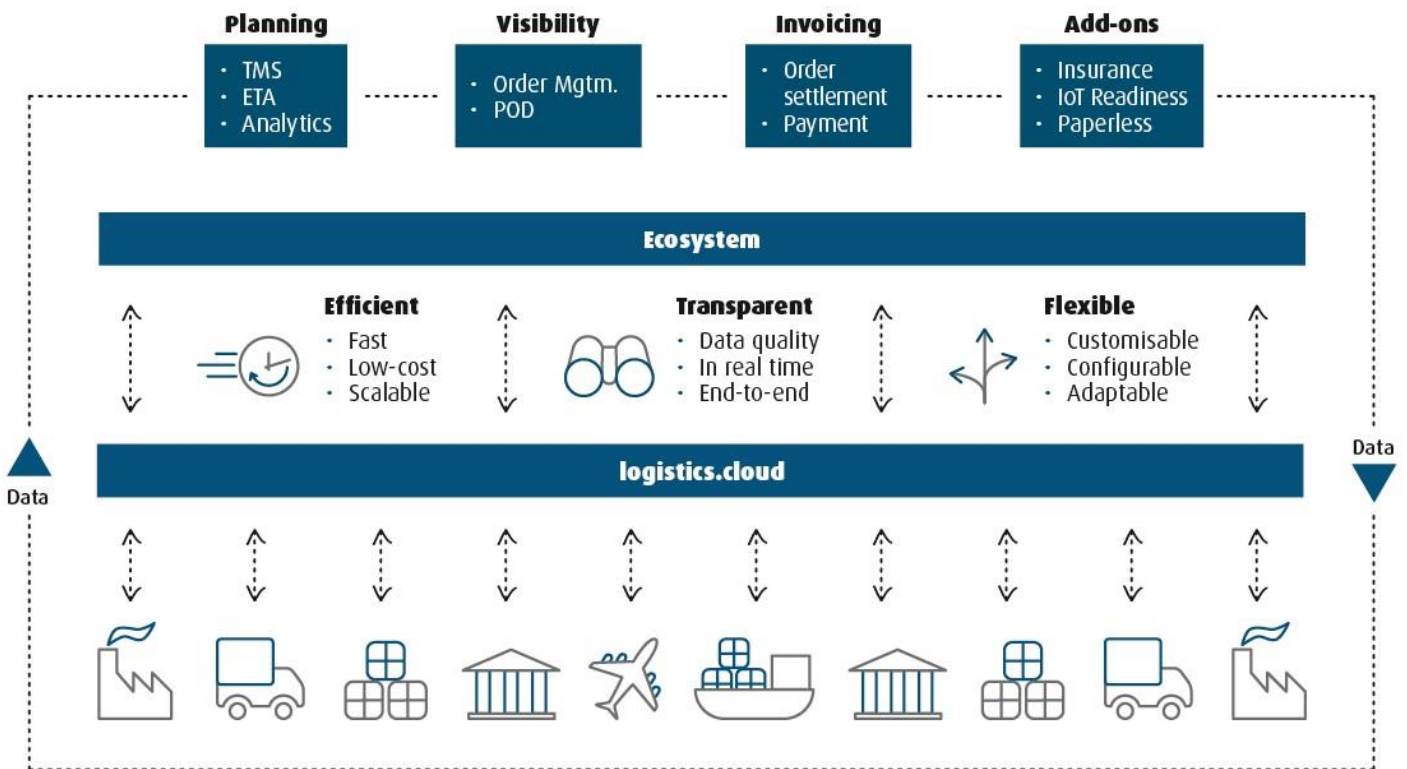

UNTANGLE THE COMPLEXITY WITH ONE SOLUTION: LOGISTICS.CLOUD

The **neutral data platform** for overcoming the challenges of exchanging data between logistics systems and platforms:

#1 EFFICIENCY

- **90% cost reduction** by replacing bilateral ties with **one single connection**
- **Significant savings** on maintenance and migration fees
- Tried-and-tested cloud technology: **ready to use in < 1 day**

#2 TRANSPARENCY

- **Complete transparency** over all processes across the supply chain – through integration of planning, tracking and sensor data
- **Avoidance of manual data errors**

#3 FLEXIBILITY

- Easy and fast connection of your company to future-proof technologies and innovations
- Flexible and transparent pricing - **no long-term contractual commitment**
- Key technology for **integrating existing solutions**

FULL VISIBILITY OVER YOUR SUPPLY CHAIN WITH LOGISTICS.CLOUD. IN REAL TIME. 24/7.